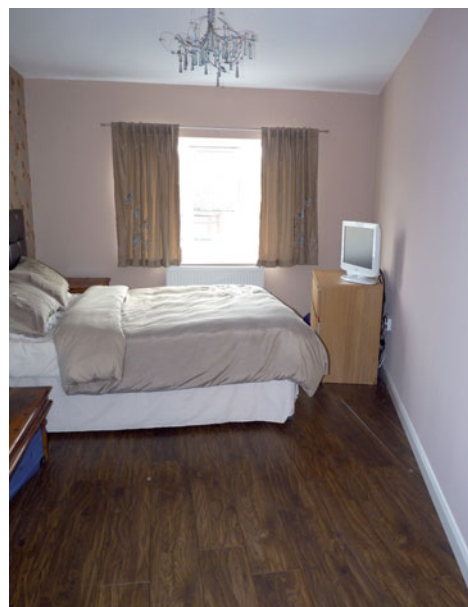

Extended Neighbours

These next-door extensions in Totley are the work of joiner/builder Andy Murray

The owners of neighbouring properties in Totley called Andy Murray at about the same time - each asking him to build an extension (after being recommended to do so by another neighbour).

The outcome is pictured above, where you can see the two extensions - immediately to the left and right of the alleyway.

Mr Ellis owns the house on the right, and the internal shots on this page are from his property. That project involved removing an old garage to build the extension.

Andy Murray then built a new garage with

a utility room to the rear; a porch with WC, and a first floor master bedroom with an en-suite bathroom. In addition, he fitted a traditional staircase to the existing loft space. He went to great trouble to match the roof tiles of the extension with the rest of the house.

Says Mr Ellis: *"It was a coincidence that my neighbour and I called Andy at the same time. I did get other quotes for the work, but he seemed the most knowledgeable builder. He was conscientious about keeping everything clean and tidy during the job - and making sure all the bricks and tiles matched perfectly."*

Andy then set to work creating an extension for the owner's of the house next door (on the left in our main picture).

This extension included: a garage; downstairs w/c and utility room, and two first floor bedrooms, one with en-suite bathroom.

Andy and his team did all the work: digging the footings/drainage; roofing; electrical wiring; plumbing and plastering. Both jobs were completed on schedule, and to budget.

Andy Murray (right) is a highly skilled joiner and builder with 30 years' experience.